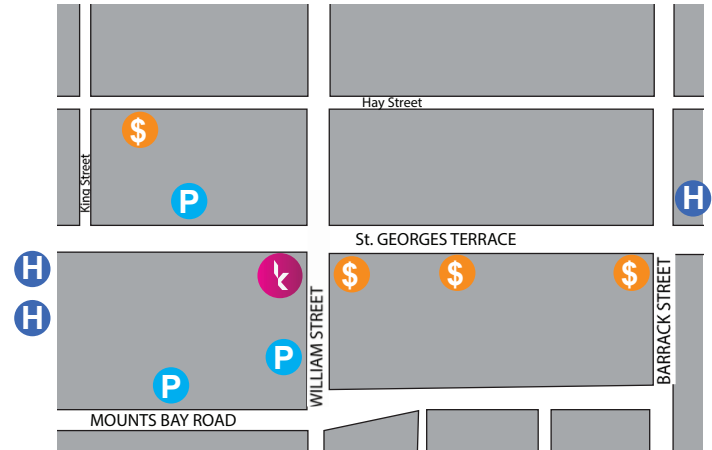

P Parking   **$** ATM/Bank   **H** Hotel

Level 1, 111 St. Georges Terrace
Perth, WA

t 1300 008 710

e info@karstens.com.au

w www.karstens.com.au

From the Airport

Distance	13 km
Estimated taxi fare	$ 50
Skybus	$ 25.00

Public Transport

Elizabeth Quay	2 minutes from Station
Underground	2 minutes from Station
Taxis	Swan Taxis 13 13 30
Transport info	www.transperth.wa.gov.au

Parking

Wilson Carparking Tel. 1800 727 546
Hourly or daily rates apply
Numerous options around 111 St Georges Terrace

Accommodation

*****

Intercontinental	815 Hay Street
Parmelia Hilton	14 Mill Street
Como The Treasury	1 Cathedral Avenue

****

Citadines	85 St. Georges Terrace
Holiday Inn	788 Hay street
Mantra on Murray	305 Murray Street
Quay	18 The Esplanade

Landmarks

Treasury Casino (10 mins)
Kings Park Botanical Gardens (15 min)
Barracks Arch (10 min)
Perth Mint (15 min)