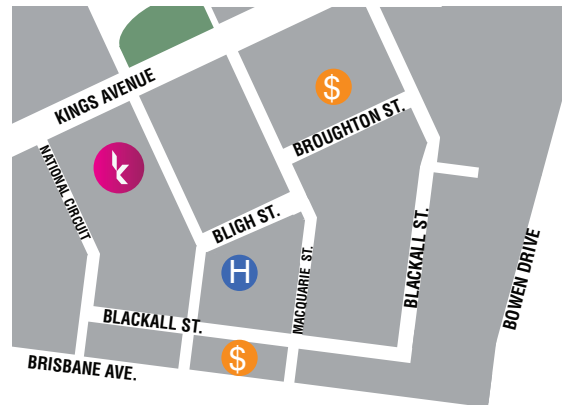

**P** Parking    **\$** ATM/Bank    **H** Accommodation

Dialogue is a modern and well equipped business centre located at the base of the award winning 4 National Circuit building, delivering a suite of professional services including conference and meeting facilities and serviced office space. Located in the hub of Barton's parliamentary precinct at 4 National Circuit, Barton, Canberra, Dialogue has the space to impress large groups or cater for all your business meeting needs.

## Parking

Metered parking is readily available at Macquarie Street; next to the Edmund Barton Building, it is a 1 minute walk to Dialogue located on the ground floor of the 4 National circuit building

## Nearby Hotels

Hotel Kurrajong - 8 National Circuit  
Barton Hotel Realm - 18 National Circuit  
Barton Burbury Hotel - Burbury Close, Barton  
The Brassey of Canberra - Belmore Gardens  
Rydges Capital Hill - cnr canberra Ave/National Circuit  
Bentley Suites - cnr Canberra Ave/Dominion Crt  
Little National Hotel - 21 National Circuit, Barton

## Landmarks

Parliament House  
National Gallery of Australia  
Australian National University  
Canberra Stadium